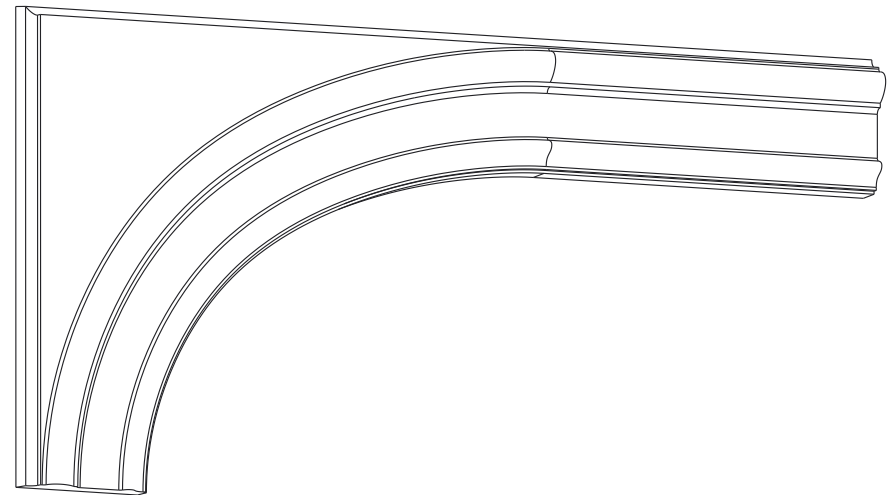

30mm
1-1/8"

ORAC[®]
D E C O R

Biekorfstraat 32
8400 Oostende - Belgium
Tel +32 (0)59 80 32 52
www.oracdecor.com
info@oracdecor.com

Part name: M9010-R
Designed by: Guy Taillieu
Designed on: 01-Feb-1996

All dimensions are in mm unless otherwise specified