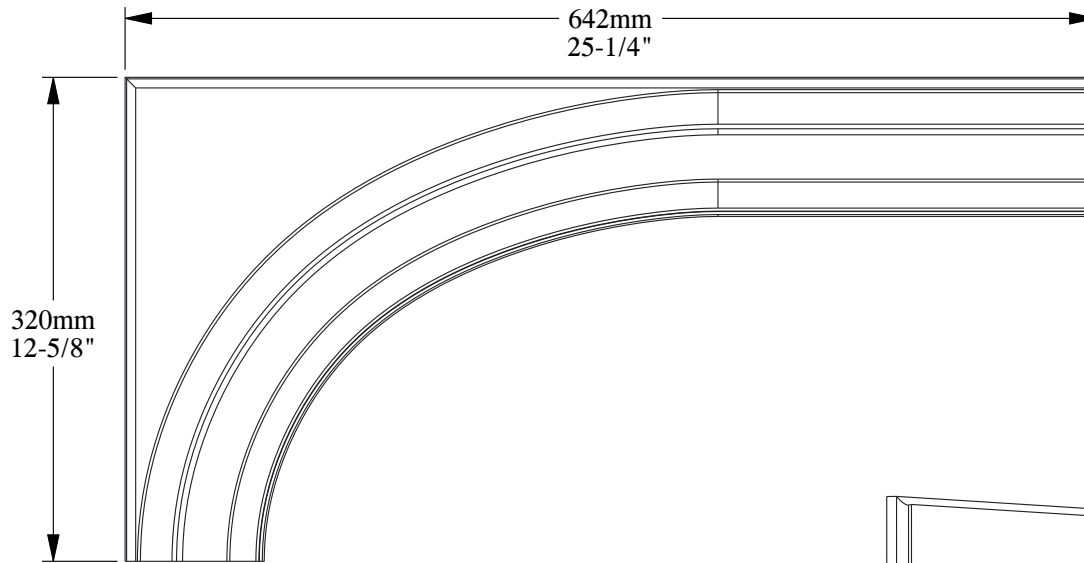

30mm
1-1/8"

ORAC[®]
D E C O R

Biekorfstraat 32
8400 Oostende - Belgium
Tel +32 (0)59 80 32 52
www.oracdecor.com
info@oracdecor.com

Part name: M9010-R
Designed by: Guy Taillieu
Designed on: 01-Feb-1996

All dimensions are in mm unless otherwise specified