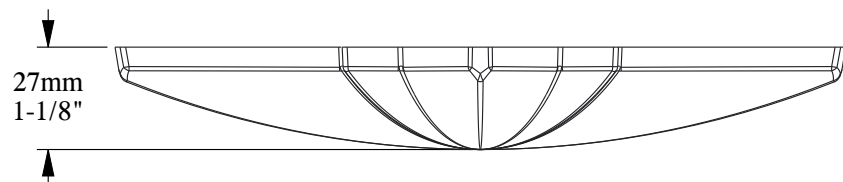

Ø 205mm
8-1/8"

27mm
1-1/8"

ORAC[®]
D E C O R

Biekorfstraat 32
8400 Oostende - Belgium
Tel +32 (0)59 80 32 52
www.oracdecor.com
info@oracdecor.com

Part name: R35

Designed by: ORAC

Designed on: 01-Jan-1985

All dimensions are in mm unless otherwise specified